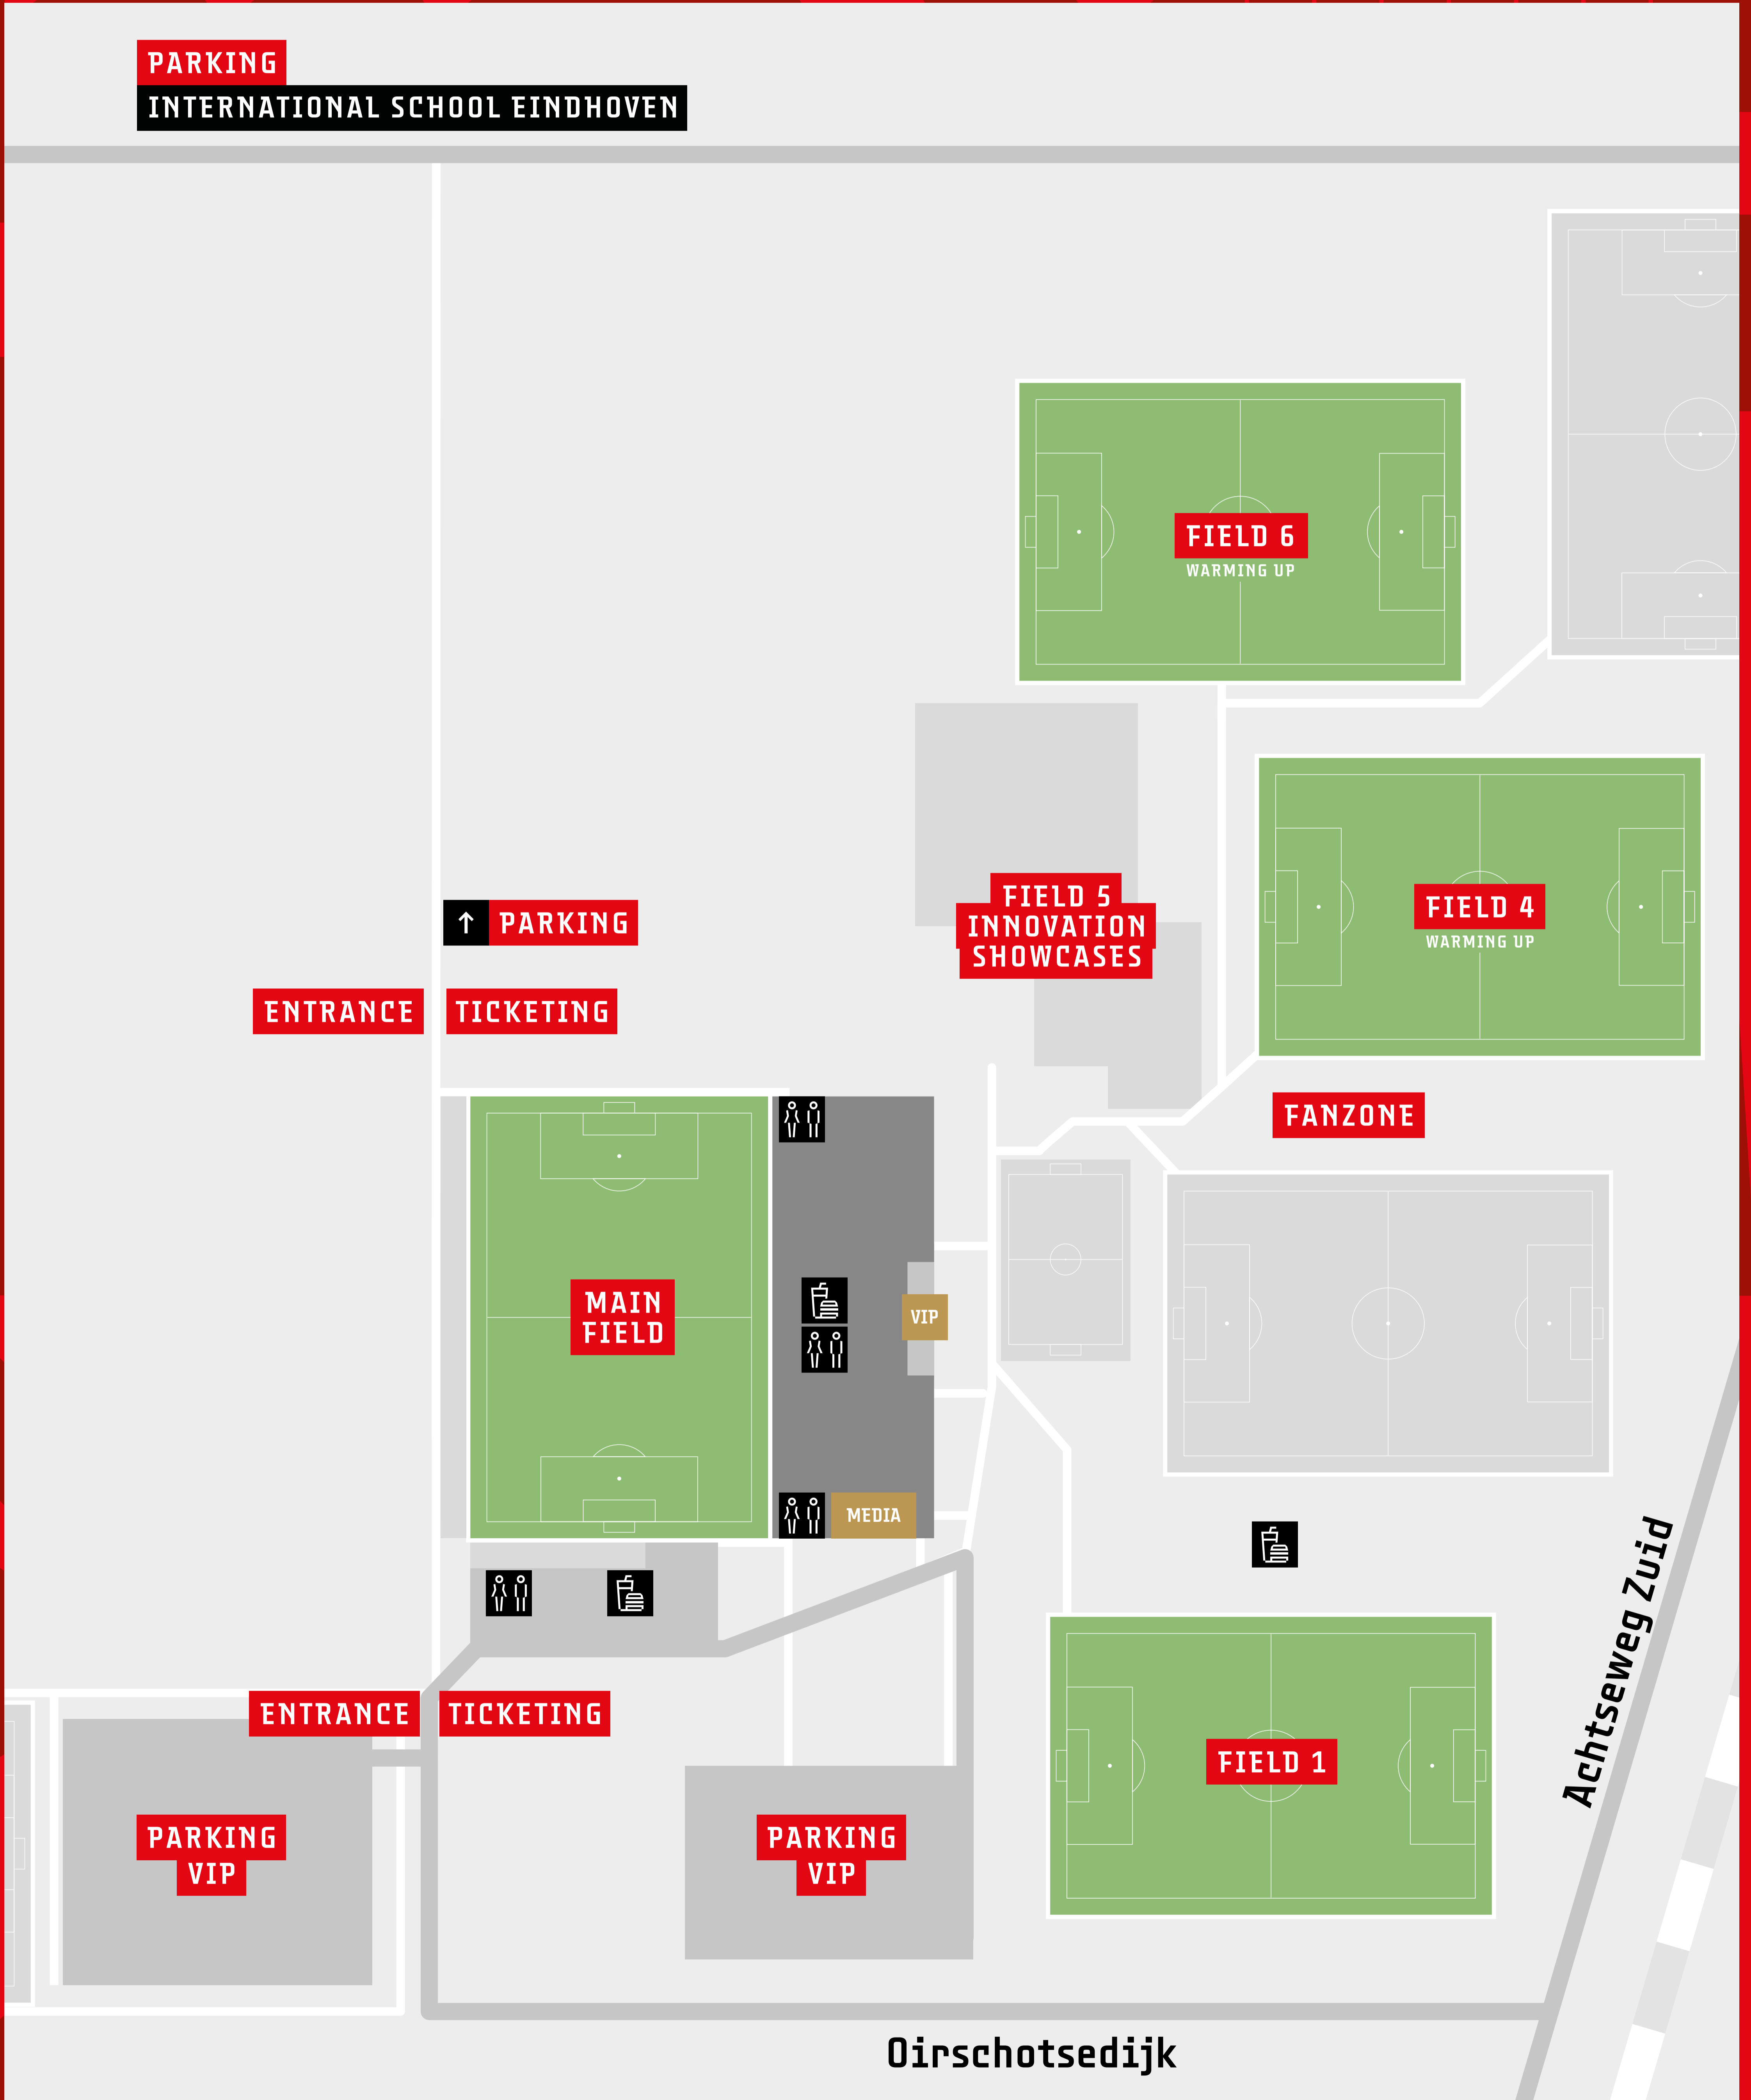

EXPLORE THE OTTEN INNOVATION CUP

PARKING

INTERNATIONAL SCHOOL EINDHOVEN

Oirschotsedijk

Achtseweg Zuid